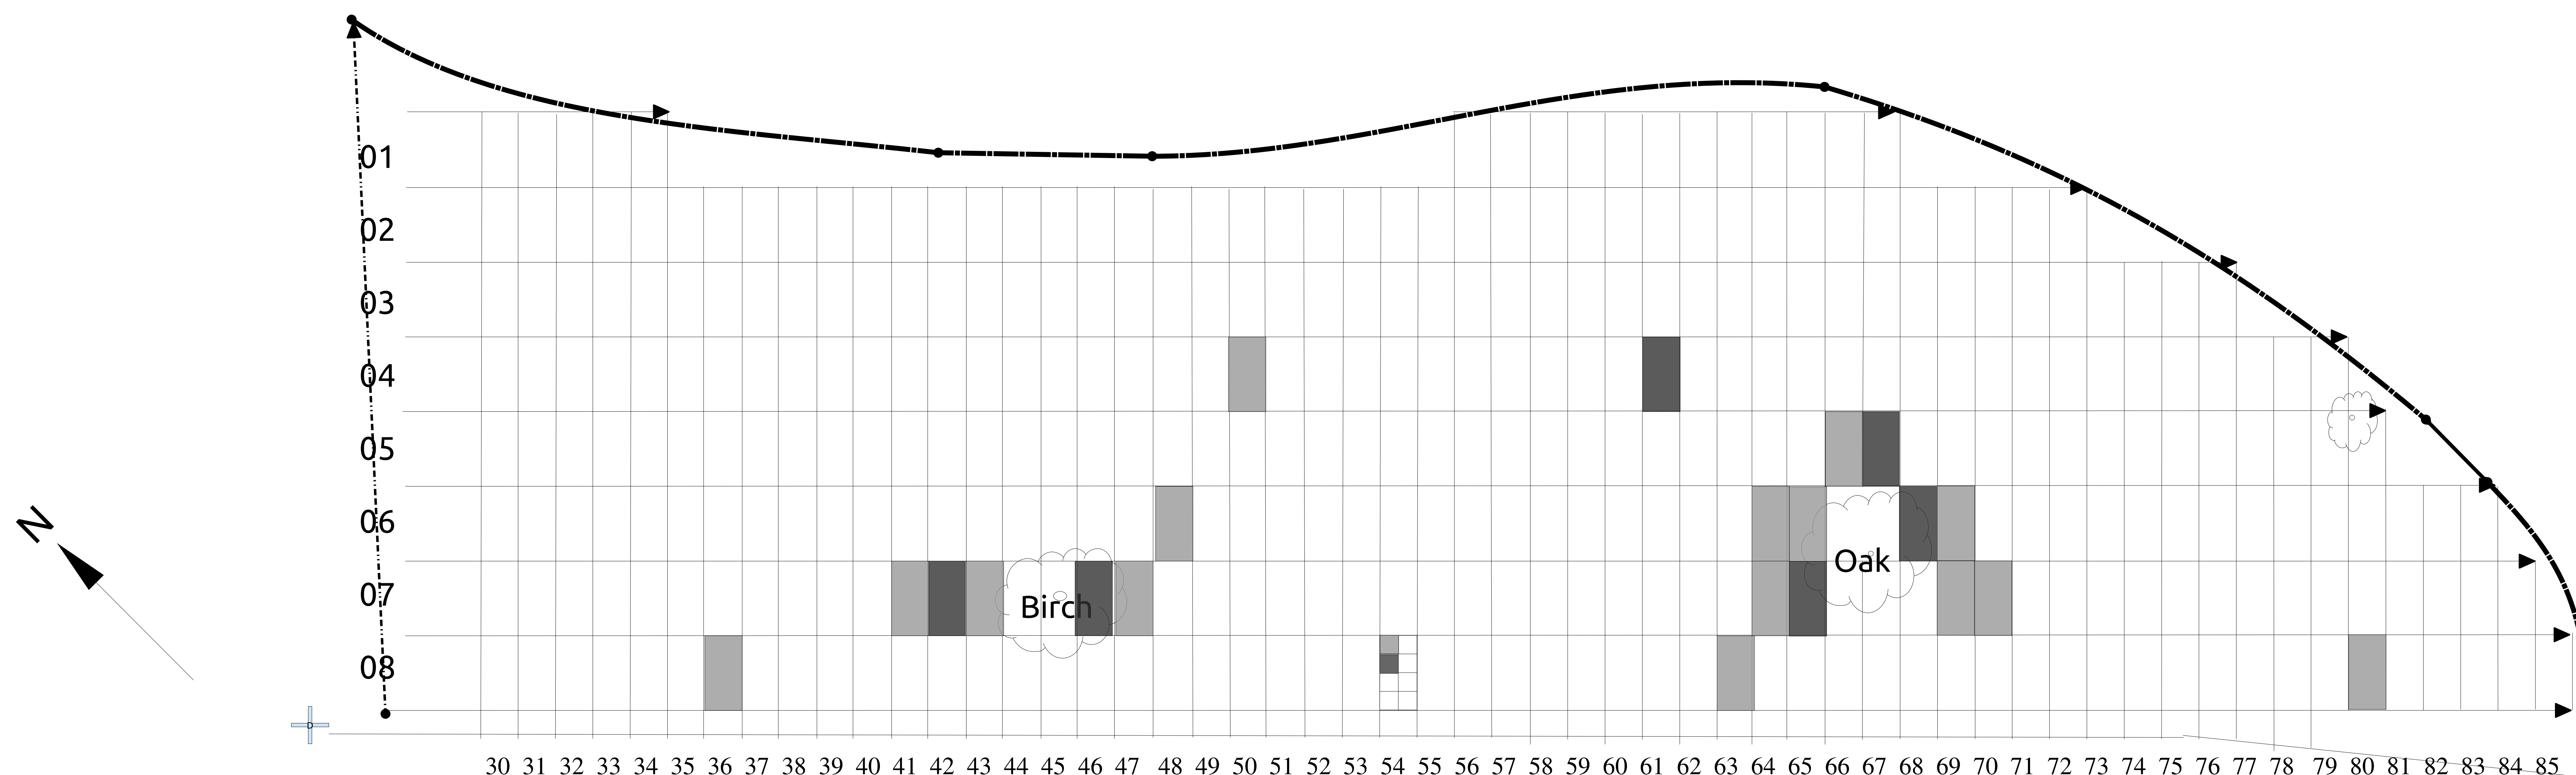

Statistics:
 Approximate area=0.19ha/0.47a
 Estimated 401 whole plots (plot grid – 3m x 1.5m)
 Scale approx. 1:2500 @ A4 – use scale lines

Pentiddy Natural Burials – Wildflower Meadow

Shaded plots are booked/occupied

Plots shaded

= 15

= 6

= 1

= 1

a	b	c	d	e	f	g	h

Total = 23

Pre-booked